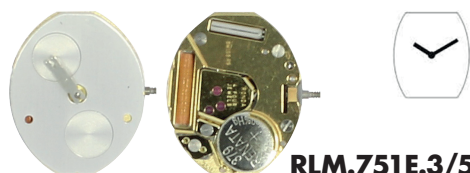

FRANCE ÉBAUCHES

SWISS MADE & SWISS PARTS

FRANCE ÉBAUCHES (SWISS MADE & SWISS PARTS)

RLM.751B/5820

Size ''' / Size mm	5 1/2 x 6 3/4	13.00 x 15.15
Height mm	2.21	
Total height mm	4.26	
Hand-fitting	1	
Jewels	1	
Date position	-	
Hour wheel	Information not available	
Stem	FE51020.5120	
Battery	379 / SR521SW	
Hands fitting Ø mm	120/70	
Information	-	

RLM.751E.3/5820

Size ''' / Size mm	5 1/2 x 6 3/4	13.00 x 15.15
Height mm	2.21	
Total height mm	4.16	
Hand-fitting	3	
Jewels	4	
Date position	-	
Hour wheel	Information not available	
Stem	FE51020.5120	
Battery	379 / SR521SW	
Hands fitting Ø mm	120/70	
Information	-	

RLM.762B/6320

Size ''' / Size mm	6 3/4 x 8	15.30 x 18.20
Height mm	3.25	
Total height mm	4.26	
Hand-fitting	1	
Jewels	1	
Date position	-	
Hour wheel	Information not available	
Stem	FE51020.6320	
Battery	364 / SR621SW	
Hands fitting Ø mm	120/70	
Information	-	