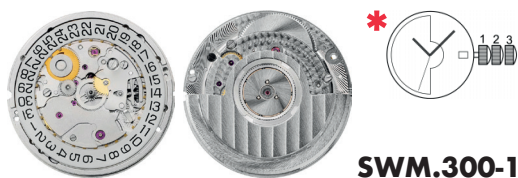

SELLITA (SWISS MADE)

SWM.200-1

| | | |
|--------------------|--|-------|
| Size ''' / Size mm | 11 ½ | 26.00 |
| Height mm | 4.60 | |
| Total height mm | 6.56 | |
| Hand-fitting | 2 | |
| Jewels | 26 | |
| Date position | D3 | |
| Hour wheel | A0255.2.200-1 | |
| Stem | A0401.200-1 | |
| Battery | - | |
| Hands fitting Ø mm | 150/90/25 | |
| Information | Automatic (Compatible with ETA 2824-2) | |

SWM.300-1

| | | |
|--------------------|---|-------|
| Size ''' / Size mm | 11 ½ | 26.20 |
| Height mm | 3.60 | |
| Total height mm | 8.31 | |
| Hand-fitting | 1 | |
| Jewels | 25 | |
| Date position | D3 | |
| Hour wheel | A0255.1.300 | |
| Stem | A0401.300 | |
| Battery | - | |
| Hands fitting Ø mm | 150/90/25 | |
| Information | Automatic (Compatible with ETA 2892-A2) | |

SWM.220-1

| | | |
|--------------------|--|-------|
| Size ''' / Size mm | 11 ½ | 26.00 |
| Height mm | 5.05 | |
| Total height mm | 7.05 | |
| Hand-fitting | 4 | |
| Jewels | 26 | |
| Date position | D3D3 (day/date) | |
| Hour wheel | A0255.4.220-1 | |
| Stem | A0401.200-1 | |
| Battery | - | |
| Hands fitting Ø mm | 150/90/25 | |
| Information | Automatic (Compatible with ETA 2836-2) | |

SWM.500

| | | |
|--------------------|---|-------|
| Size ''' / Size mm | 13 ¼ | 30.40 |
| Height mm | 7.90 | |
| Total height mm | 10.78 | |
| Hand-fitting | 1 | |
| Jewels | 25 | |
| Date position | D3D3 (day/date) | |
| Hour wheel | A0255.500 | |
| Stem | A0401.500 | |
| Battery | - | |
| Hands fitting Ø mm | 200/120/25/18/18/18 | |
| Information | 12 Hrs at 6, Small Sec at 9H30, Min at 12, Automatic (Compatible with ETA 7750) | |