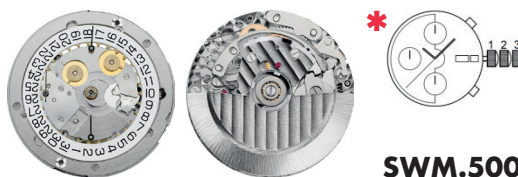

SELLITA (SWISS MADE)

SWM.200-1

| | | |
|--------------------|--|-------|
| Size ''' / Size mm | 11 ½ | 26.00 |
| Height mm | 4.60 | |
| Total height mm | 6.56 | |
| Hand-fitting | 2 | |
| Jewels | 26 | |
| Date position | D3 | |
| Hour wheel | A0255.2.200-1 | |
| Stem | A0401.200-1 | |
| Battery | - | |
| Hands fitting Ø mm | 150/90/25 | |
| Information | Automatic (Compatible with ETA 2824-2) | |

SWM.300-1

| | | |
|--------------------|---|-------|
| Size ''' / Size mm | 11 ½ | 26.20 |
| Height mm | 3.60 | |
| Total height mm | 8.31 | |
| Hand-fitting | 1 | |
| Jewels | 25 | |
| Date position | D3 | |
| Hour wheel | A0255.1.300 | |
| Stem | A0401.300 | |
| Battery | - | |
| Hands fitting Ø mm | 150/90/25 | |
| Information | Automatic (Compatible with ETA 2892-A2) | |

SWM.220-1

| | | |
|--------------------|--|-------|
| Size ''' / Size mm | 11 ½ | 26.00 |
| Height mm | 5.05 | |
| Total height mm | 7.05 | |
| Hand-fitting | 4 | |
| Jewels | 26 | |
| Date position | D3D3 (day/date) | |
| Hour wheel | A0255.4.220-1 | |
| Stem | A0401.200-1 | |
| Battery | - | |
| Hands fitting Ø mm | 150/90/25 | |
| Information | Automatic (Compatible with ETA 2836-2) | |

SWM.500

| | | |
|--------------------|---|-------|
| Size ''' / Size mm | 13 ¼ | 30.40 |
| Height mm | 7.90 | |
| Total height mm | 10.78 | |
| Hand-fitting | 1 | |
| Jewels | 25 | |
| Date position | D3D3 (day/date) | |
| Hour wheel | A0255.500 | |
| Stem | A0401.500 | |
| Battery | - | |
| Hands fitting Ø mm | 200/120/25/18/18/18 | |
| Information | 12 Hrs at 6, Small Sec at 9H30, Min at 12, Automatic (Compatible with ETA 7750) | |